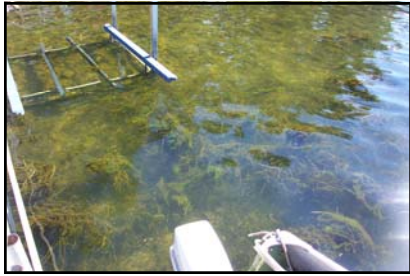

Tired of your waterfront property looking like this?

Zebra mussels and other environmental factors are clearing the water, allowing the sun access to the bottom, promoting aggressive aquatic weed growth. This proven, patented, cleanable, geo-textile **NOWEEDMAT™** prevents the sun from reaching the lake bottom, killing existing weeds and preventing further growth. Normally, after 4 - 5 weeks, you can move the **NOWEEDMAT™** to another location and double your weed free area for the season.

For
Waterfront Property Cottages, Marinas, Golf Courses, Ponds, and More

NO CHEMICALS **NO** MACHINERY

NO **WEED**MAT™

NO ELECTRICITY **NO** WEEDS

Now you can enjoy **Weed Free** swimming, boating and dock areas at your waterfront property for less than \$40/season.